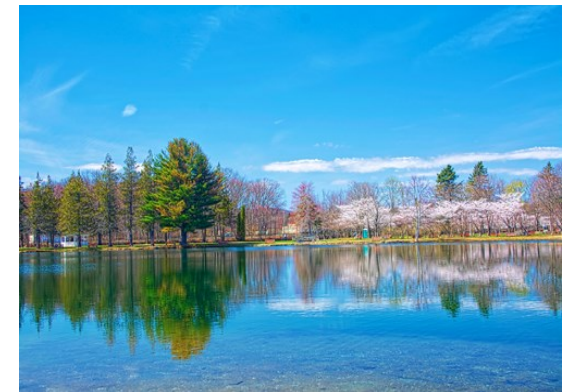

Close to home...

Enjoy your summer days with friends, family, and neighbors right in Roxbury, at scenic Horseshoe Lake Beach! Relax with your family on the sand beach while enjoying the beautiful view of the island and gazebo, surrounded by tall pine trees.

ROXBURY RECREATION

72 Eyland Avenue
Succasunna, NJ

Phone: 973-448-2015
www.roxburynj.us

Horseshoe Lake Beach

... In Roxbury

*Spending summer days with
friends, family, and neighbors...*

72 Eyland Avenue
Succasunna, NJ 07876